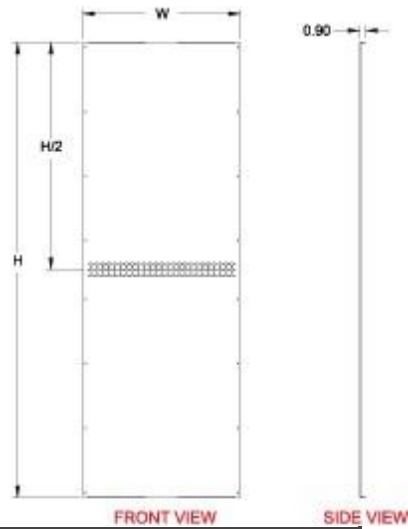

Quality Products. Service Excellence.

Side Mounting Inner Panels *HMESIP Series*

- Sold individually
- Formed 14 gauge galvanized steel unpainted
- Mounts directly to frame
- Can be used in combination with depth grid straps (top and bottom)
- Allows installation of 19" mounting rails including center support
- Reduced height may allow cable pass through on ganged cabinets

Part No.	Overall		For use with Cabinet	
	H	W	H	D
HSIP145	1143	375	1400	500
HSIP146	1143	475	1400	600
HSIP148	1143	675	1400	800
HSIP165	1343	375	1600	500
HSIP166	1343	475	1600	600
HSIP168	1343	675	1600	800
HSIP184	1543	275	1800	400
HSIP185	1543	375	1800	500
HSIP186	1543	475	1800	600
HSIP188	1573	675	1800	800
HSIP204	1743	275	2000	400
HSIP205	1743	375	2000	500
HSIP206	1743	475	2000	600
HSIP208	1743	675	2000	800
HSIP225	1943	375	2200	500
HSIP226	1943	475	2200	600